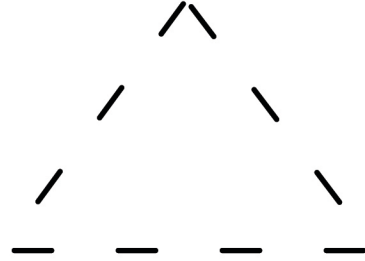

Connect the Dots

For Ages: 1.5 - 2.5 Years
Instructions: Complete the tracing and color.

www.gunjanappstudios.com

Trace the Polygon

1

5

2

4

3

For Ages: 1.5 - 2.5 Years
Instructions: Trace the shape and color.

www.gunjanappstudios.com

Trace the Ovals

For Ages: 1.5 - 2.5 Years
Instructions: Trace the shape and color.

www.gunjanappstudios.com

Trace the Triangles

1

6

2

5

4

3

For Ages: 1.5 - 2.5 Years
Instructions: Trace the shape and color.

www.gunjanappstudios.com